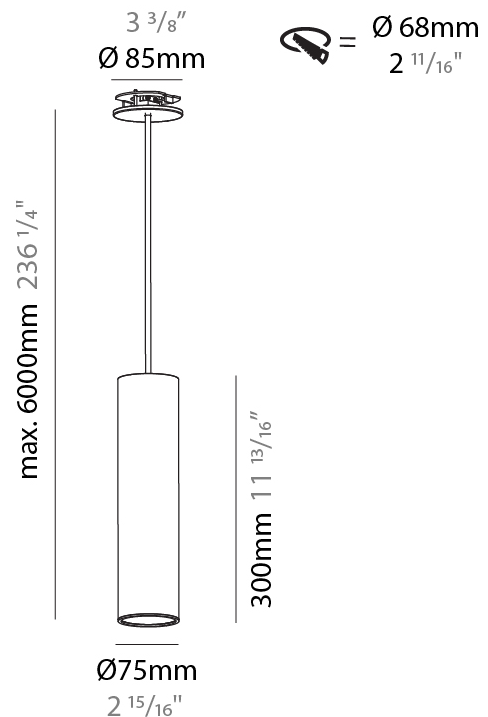

Series: Hangover
Subseries: Hangover Monopoint Recessed Canopy
Brand: Prolicht
Division: Architectural
Mounting Type: Suspension
Mounting Location: Ceiling
Subcategory: Pendant

PHYSICAL

Shape: Cylinder
Diameter (mm): 75
Diameter (in): 2 ¹⁵/₁₆
Height (mm): 300
Height (in): 11 ¹³/₁₆
Max. Overall Height (mm): 2300
Max. Overall Height (in): 90 ⁹/₁₆
Light Distribution: Downlight
Diffuser: Shine Ring 0-6
Fixture Finish: SSR / BKV / CWI / CRY / HAB / UFT / ITA / RUA / FTG / MYG / LOD / PUS / FRO / FUP / KIA / POP / BLS / SPG / MEY / GOH / GUM / CHC / COM / ABZ / JAG / OBR / MOS / ROR
Fixture Material: Aluminum
Cable Details: 2000mm / 6000mmm Cable in White / Black / Orange / Red
Cut-out Measurements: 68mm / 2 11/16"

ELECTRICAL

Lamp Type: LED (Zhaga Standard)
Input Wattage (W): 10.9
Total Output Wattage (W): 9
Dimming: Tri-Mode (Non-Dimming and Phase Dimming (120Vac only) and 0-10V Dimming)
Driver Included: Yes
Driver Location: External
Driver Type: Constant Current - Universal
Driver Class: Class 2
Housing: ENCP3 w/Quick Connect
Input Voltage (V): 120 - 277
Constant Current (MA): 500

LED

Number of LEDs: 1
Color Temperature (°K): 2700 / 3000 / 4000
Max. Delivered Lumen (lm): 923
CRI: >90 CRI
Lamp Life (hrs): 50000
Upon Request: ***3500K available in minimum quantities (larger quantities upon request)

OPTICAL

Reflector: 18 / 36 / 52

RATINGS AND CERTIFICATIONS

Certified By: Certified for North American Standards
IP rating: IP20